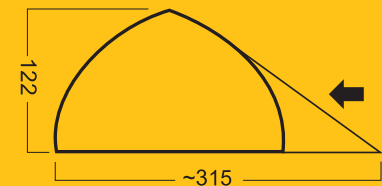

Pins: aluminium 7001 T6

Seams: all taped

Tent capacity: 2

Weight: min./max. weight - 3,36 kg. / 3,68 kg.

Min. weight = the tent with frame poles

Max. weight = the tent with accessories, e.g. pins, repair kit, guy lines, bag, manual, guarantee.

Dimensions: 315 x 160 x 122 cm (external)
215 x 150 cm (sleeping area)

TENT DIMENSIONS:

KOMODO XL^{PLUS}

USER MANUAL

SETTING UP THE TENT

- Spread out the tent on the ground, not necessarily in the place where you want to set it. Do not fix it with pins to the ground! Fasten the zippers.
- Insert assembled frame poles into the sleeves of the flysheet (Fig. 1).
- Bend the upper pole to mount its other end in openings of the tape in the corners of the floor and flysheet (Fig. 2.). Similarly fix the other end of the frame pole and other poles. Note: 3 openings in tapes are provided for adjusting the tension of the tent.
- Stiffen the intersection of the frame poles using the connector (Fig. 3.)
- Tent prepared as described above should be set at the desired location. Stretch the floor and attach it with the pins in the corners, then stabilize the tent using guy lines.