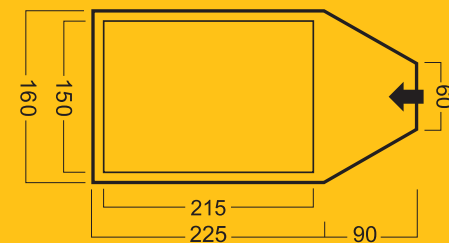

KOMODO XL PLUS

USER MANUAL

COLOUR:  

TECHNICAL SPECIFICATIONS:

Flysheet: polyester rip-stop PU „UV Resistant” (3000 mm H₂O)

Sleeping area: polyamide

Floor: PE fabric (10 000 mm H₂O)

Frame: aluminium 7001 T6 \varnothing 9,5 mm

Pins: aluminium 7001 T6

Seams: all taped

Tent capacity: 2

Weight: min./max. weight - 3,36 kg. / 3,68 kg.

Min. weight = the tent with frame poles

Max. weight = the tent with accessories, e.g. pins, repair kit, guy lines, bag, manual, guarantee.

Dimensions: 315 x 160 x 122 cm (external)
215 x 150 cm (sleeping area)

TENT DIMENSIONS:

KOMODO XL^{PLUS}

USER MANUAL

SETTING UP THE TENT

- Spread out the tent on the ground, not necessarily in the place where you want to set it. Do not fix it with pins to the ground! Fasten the zippers.
- Insert assembled frame poles into the sleeves of the flysheet (Fig. 1).
- Bend the upper pole to mount its other end in openings of the tape in the corners of the floor and flysheet (Fig. 2.). Similarly fix the other end of the frame pole and other poles. Note: 3 openings in tapes are provided for adjusting the tension of the tent.
- Stiffen the intersection of the frame poles using the connector (Fig. 3.)
- Tent prepared as described above should be set at the desired location. Stretch the floor and attach it with the pins in the corners, then stabilize the tent using guy lines.