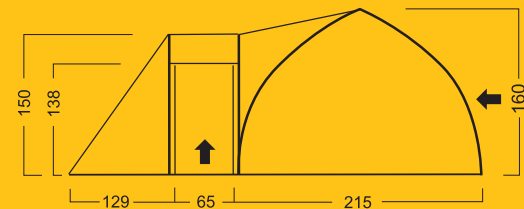

Floor: PE fabric (10 000 mm H₂O)

Frame poles: aluminium 7001 T6 ø 9,5 mm

Frame poles: fibreglass ø 8,5 mm

Seams: all taped

Tent capacity: 3 - 4

Weight: with Aluminium poles: 6,0 kg
with FG fibre poles: 6,7 kg

Dimensions: 421 x 210 x 160 cm (external)
210 x 200 cm (dimension of the sleeping area)

TENT DIMENSIONS:

NOMADA 3

USER MANUAL

SETTING UP THE TENT

- Spread out the tent on the ground, not necessarily in the place where you want to set it. Do not fix it with pins to the ground! Fasten the zippers.
- Attach the tensioning tape to the dome flysheet.
- Insert 4 assembled frame poles into the sleeves of the flysheet. Insert shorter poles into the sleeve of the dome (Fig. 1).
- Slide the tube that ends the upper frame pole onto the pin, which is located on the ring in the corner of the floor. Bend the upper pole to mount its other end in the opposite corner. Similarly mount the other frame poles (Fig 2).
- After assembling the tent, set it in the desired location and fix it to the ground using pins and stabilize it with guy lines.
- Use the free ends of the tensioning tape near the snap buckles to adjust the tension of the flysheet.