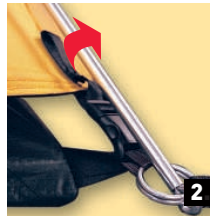

Dimensions: 421 x 210 x 160 cm (external)
210 x 200 cm (dimension of the sleeping area)

TENT DIMENSIONS:

NOMADA 3

USER MANUAL

SETTING UP THE TENT

- Spread out the tent on the ground, not necessarily in the place where you want to set it. Do not fix it with pins to the ground! Fasten the zippers.
- Attach the tensioning tape to the dome flysheet.
- Insert 4 assembled frame poles into the sleeves of the flysheet. Insert shorter poles into the sleeve of the dome (Fig. 1).
- Slide the tube that ends the upper frame pole onto the pin, which is located on the ring in the corner of the floor. Bend the upper pole to mount its other end in the opposite corner. Similarly mount the other frame poles (Fig 2).
- After assembling the tent, set it in the desired location and fix it to the ground using pins and stabilize it with guy lines.
- Use the free ends of the tensioning tape near the snap buckles to adjust the tension of the flysheet.

COMPONENTS:

- flysheet and sleeping area cover (integrated) ■ frame (4 frame poles) ■ pins (20) ■ guy lines (8) ■ tensioning tape (1)
- roof cover ■ bag ■ manual ■ guarantee

AFTER-SALES SERVICES FOR MARABUT TENTS