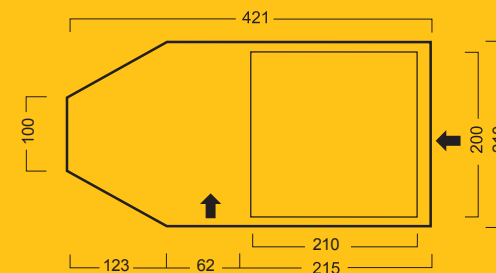

Floor: PE fabric (10 000 mm H₂O)

Frame poles: aluminium 7001 T6 ø 9,5 mm

Frame poles: fibreglass ø 8,5 mm

Seams: all taped

Tent capacity: 3 - 4

Weight: with Aluminium poles: 6,0 kg
with FG fibre poles: 6,7 kg

Dimensions: 421 x 210 x 160 cm (external)
210 x 200 cm (dimension of the sleeping area)

TENT DIMENSIONS:

NOMADA 3

USER MANUAL

SETTING UP THE TENT

- Spread out the tent on the ground, not necessarily in the place where you want to set it. Do not fix it with pins to the ground! Fasten the zippers.
- Attach the tensioning tape to the dome flysheet.
- Insert 4 assembled frame poles into the sleeves of the flysheet. Insert shorter poles into the sleeve of the dome (Fig. 1).
- Slide the tube that ends the upper frame pole onto the pin, which is located on the ring in the corner of the floor. Bend the upper pole to mount its other end in the opposite corner. Similarly mount the other frame poles (Fig 2).
- After assembling the tent, set it in the desired location and fix it to the ground using pins and stabilize it with guy lines.
- Use the free ends of the tensioning tape near the snap buckles to adjust the tension of the flysheet.