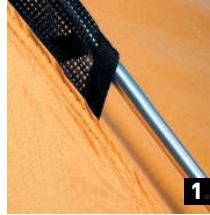

Floor: PE fabric (10 000 mm H₂O)

Frame poles: aluminium 7001 T6 ø 9,5 mm

Frame poles: fibreglass ø 8,5 mm

Seams: all taped

Tent capacity: 3 - 4

Weight: with Aluminium poles: 6,0 kg
with FG fibre poles: 6,7 kg

Dimensions: 421 x 210 x 160 cm (external)
210 x 200 cm (dimension of the sleeping area)

TENT DIMENSIONS:

NOMADA 3

USER MANUAL

SETTING UP THE TENT

- Spread out the tent on the ground, not necessarily in the place where you want to set it. Do not fix it with pins to the ground! Fasten the zippers.
- Attach the tensioning tape to the dome flysheet.
- Insert 4 assembled frame poles into the sleeves of the flysheet. Insert shorter poles into the sleeve of the dome (Fig. 1).
- Slide the tube that ends the upper frame pole onto the pin, which is located on the ring in the corner of the floor. Bend the upper pole to mount its other end in the opposite corner. Similarly mount the other frame poles (Fig 2).
- After assembling the tent, set it in the desired location and fix it to the ground using pins and stabilize it with guy lines.
- Use the free ends of the tensioning tape near the snap buckles to adjust the tension of the flysheet.

COMPONENTS:

- flysheet and sleeping area cover (integrated) ■ frame (4 frame poles) ■ pins (20) ■ guy lines (8) ■ tensioning tape (1)
- roof cover ■ bag ■ manual ■ guarantee

AFTER-SALES SERVICES FOR MARABUT TENTS